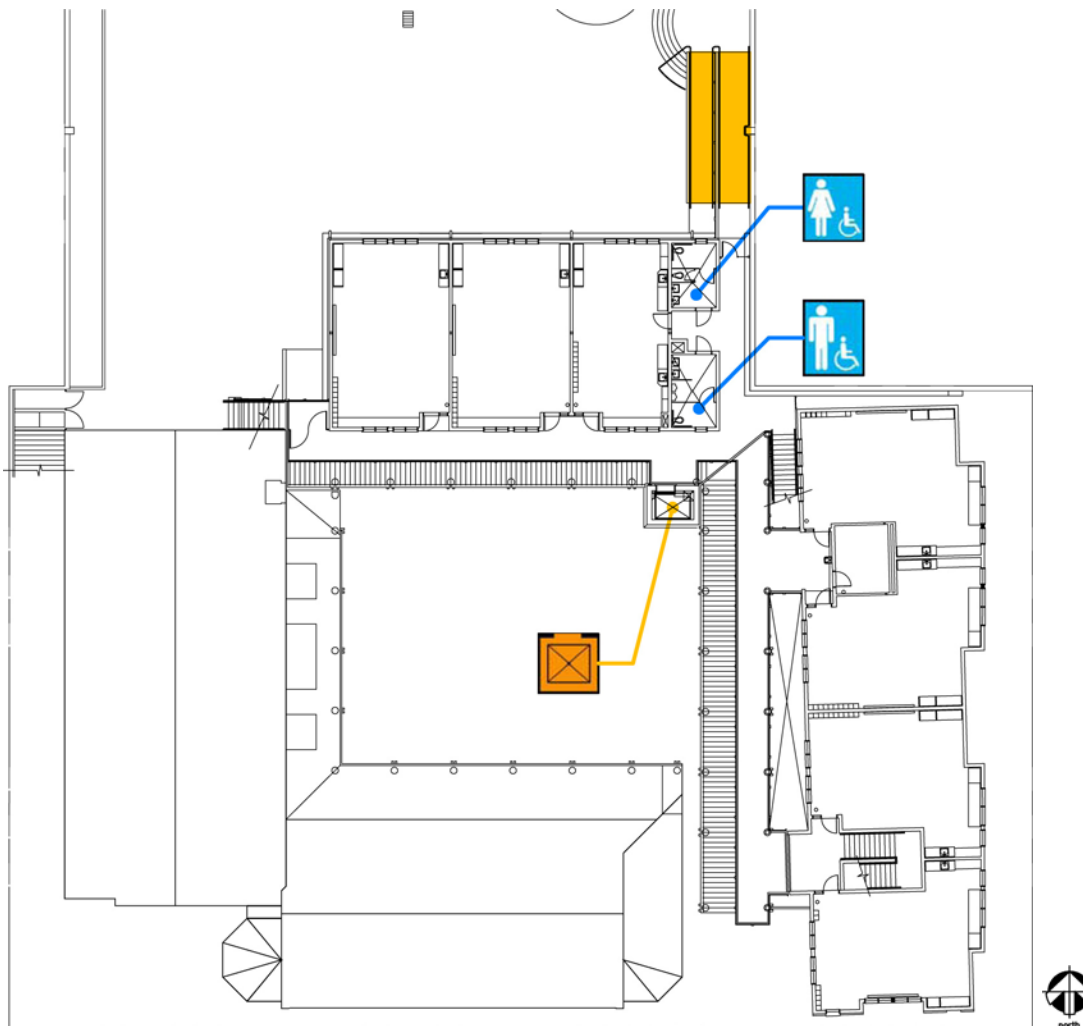

Claire Lilienthal Madison

3950 Sacramento Street
 San Francisco, CA 94118
[Map](#) [Public transit](#)
 Tel: (415)750-8603
 Fax: (415)750-8606

ALTERNATE
 FORMAT:

中語

Español

Large Print

First Floor Plan

Accessibility		Location
	Accessible entrance	Enter double gates on southeast side of building to courtyard.
	Ramp	One ramp on the east side of the courtyard.
	Boy's, Girl's, & Unisex restroom	Boy's restroom across from elevator and ramp. Girl's restroom by the kindergarten classrooms. Unisex restrooms in kindergarten classrooms. Staff restrooms in admin area and off of lobby on south side of cafeteria.
	Drinking fountain	North side of courtyard outside of Boy's restroom.
	Elevator	Elevator at north side of courtyard across from Boy's restroom. Wheelchair lift available for stage access in cafeteria.

Large Print

Second Floor Plan

Accessibility		Location
		Ramp North side of building to playground
		Boy's, Girl's, & Unisex restroom Boy's & Girl's restroom down north corridor from elevator and center stairs.
		Elevator North side of building across from center stairs.