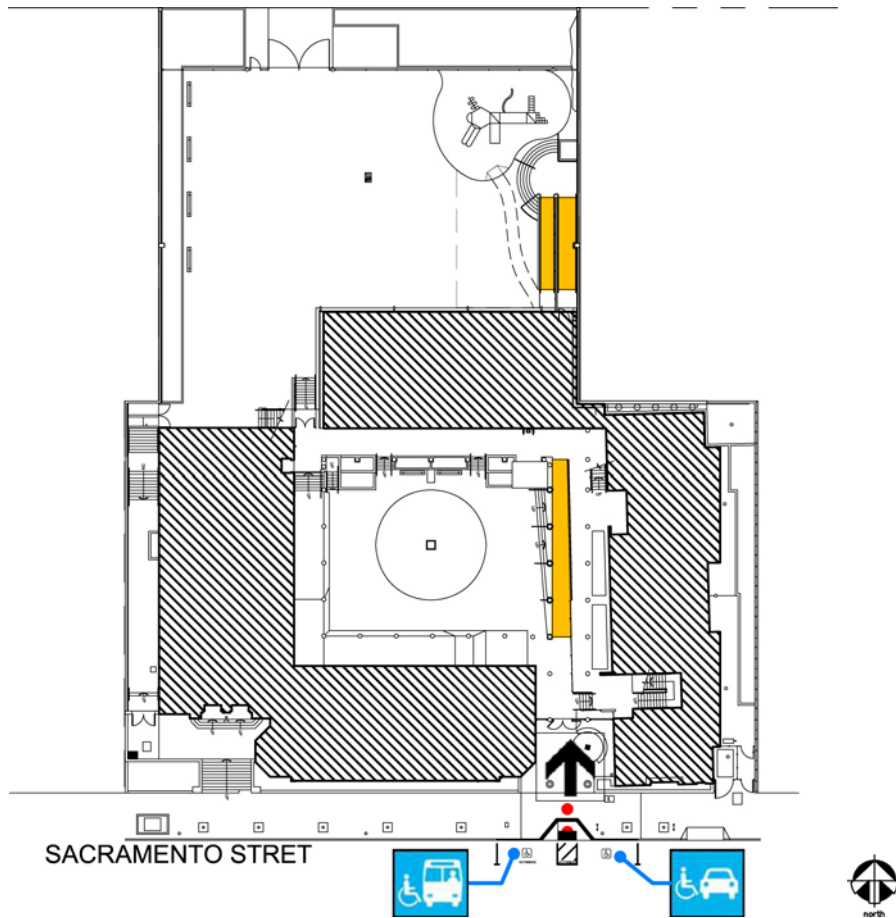

Claire Lilienthal Madison

3950 Sacramento Street
 San Francisco, CA 94118
[Map](#) [Public transit](#)
 Tel: (415)750-8603
 Fax: (415)750-8606

ALTERNATE FORMAT:
中語
Español
Large Print

Site Plan

Accessibility		Location
	Access path of travel	From Sacramento St, enter double gates on southeast side of building to courtyard.
	Accessible parking space	On Sacramento Street.
	Accessible passenger loading zone	On Sacramento Street.
	Accessible entrance	Enter double gates on southeast side of building to courtyard.
	Ramp	One ramp on the east side of the courtyard, and second ramp on second floor, north side of building to playground.

Claire Lilienthal Madison

3950 Sacramento Street
 San Francisco, CA 94118
[Map](#) [Public transit](#)
 Tel: (415)750-8603
 Fax: (415)750-8606

ALTERNATE
 FORMAT:

中語

Español

Large Print

First Floor Plan

Accessibility		Location
	Accessible entrance	Enter double gates on southeast side of building to courtyard.
	Ramp	One ramp on the east side of the courtyard.
	Boy's, Girl's, & Unisex restroom	Boy's restroom across from elevator and ramp. Girl's restroom by the kindergarten classrooms. Unisex restrooms in kindergarten classrooms. Staff restrooms in admin area and off of lobby on south side of cafeteria.
	Drinking fountain	North side of courtyard outside of Boy's restroom.
	Elevator	Elevator at north side of courtyard across from Boy's restroom. Wheelchair lift available for stage access in cafeteria.

Large Print

Second Floor Plan

Accessibility		Location
		Ramp North side of building to playground
		Boy's, Girl's, & Unisex restroom Boy's & Girl's restroom down north corridor from elevator and center stairs.
		Elevator North side of building across from center stairs.