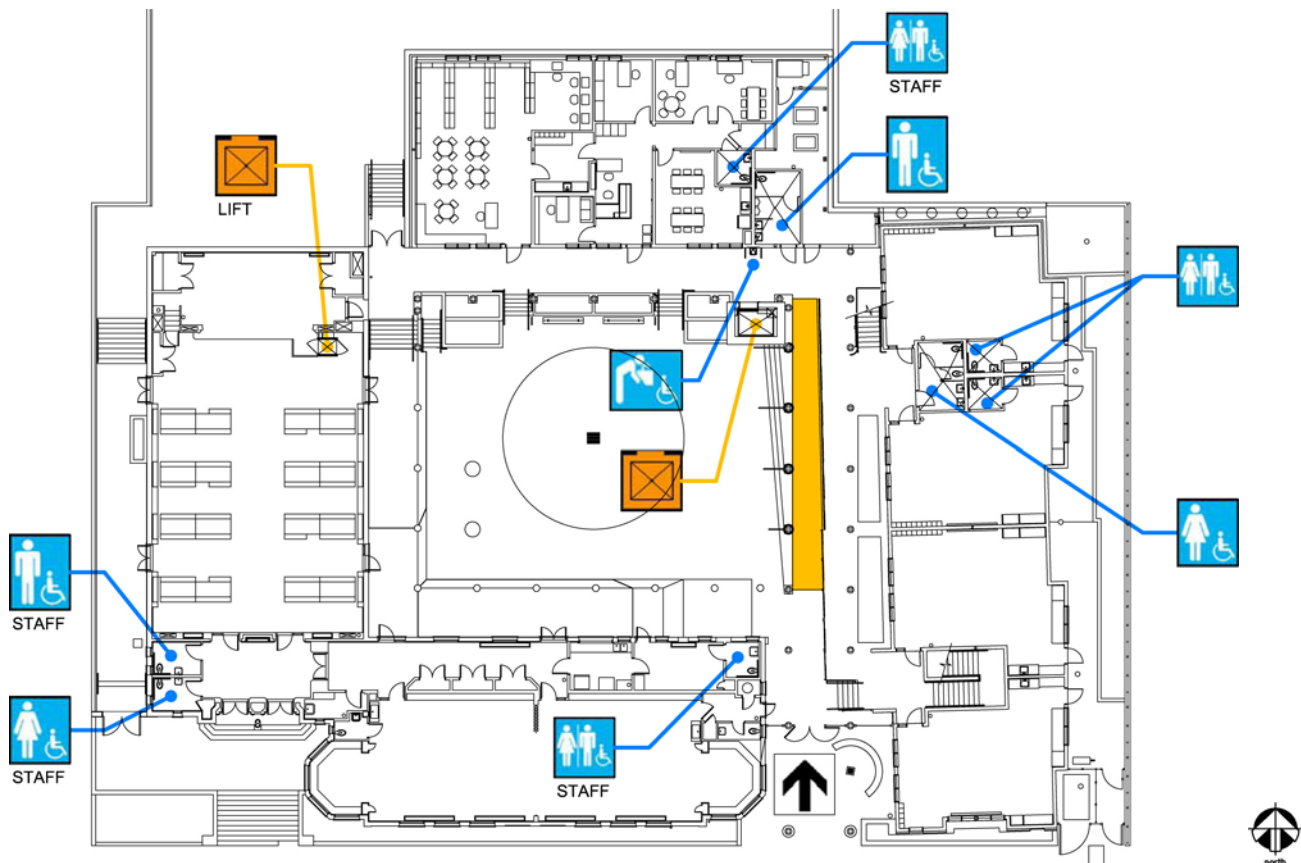

Claire Lilienthal Madison

3950 Sacramento Street
 San Francisco, CA 94118
[Map](#) [Public transit](#)
 Tel: (415)750-8603
 Fax: (415)750-8606

ALTERNATE
 FORMAT:

中語

Español

Large Print

First Floor Plan

Accessibility		Location
	Accessible entrance	Enter double gates on southeast side of building to courtyard.
	Ramp	One ramp on the east side of the courtyard.
	Boy's, Girl's, & Unisex restroom	Boy's restroom across from elevator and ramp. Girl's restroom by the kindergarten classrooms. Unisex restrooms in kindergarten classrooms. Staff restrooms in admin area and off of lobby on south side of cafeteria.
	Drinking fountain	North side of courtyard outside of Boy's restroom.
	Elevator	Elevator at north side of courtyard across from Boy's restroom. Wheelchair lift available for stage access in cafeteria.

Large Print

Second Floor Plan

Accessibility		Location
		Ramp North side of building to playground
		Boy's, Girl's, & Unisex restroom Boy's & Girl's restroom down north corridor from elevator and center stairs.
		Elevator North side of building across from center stairs.